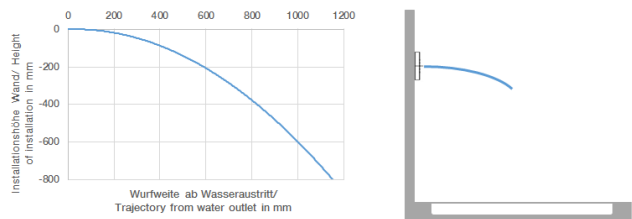

Required miscellaneous

- xGRID Installation track 555 mm -** 12 360 970 90

36 517 979

mm [inches]

Flow rate chart

Trajectory diagram

Certificates

WRAS_1304001. LGA_19489.