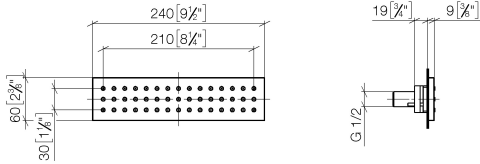

36 517 979

- HORIZONTAL RAIN, max. flow rate 6 l/min (at 3 bar)
- with anti-scale system
- cover plate 240 x 60 mm
- 1/2" connection
- This product can help a building meet the requirements of Green Building Rating Systems, e.g. LEED®, BREEAM®, DGNB

Required miscellaneous

- Concealed wall installation box -** 35 206 970 90
- max. recess depth 173 mm
 - min. recess depth 100 mm

Recommended miscellaneous

- xGRID Attachment set for integrating in the dry wall construction -** 12 340 970 90

Required miscellaneous

- xGRID Installation track 555 mm -** 12 360 970 90

36 517 979

mm [inches]

Flow rate chart

Trajectory diagram

Certificates

WRAS_1304001. LGA_19489.